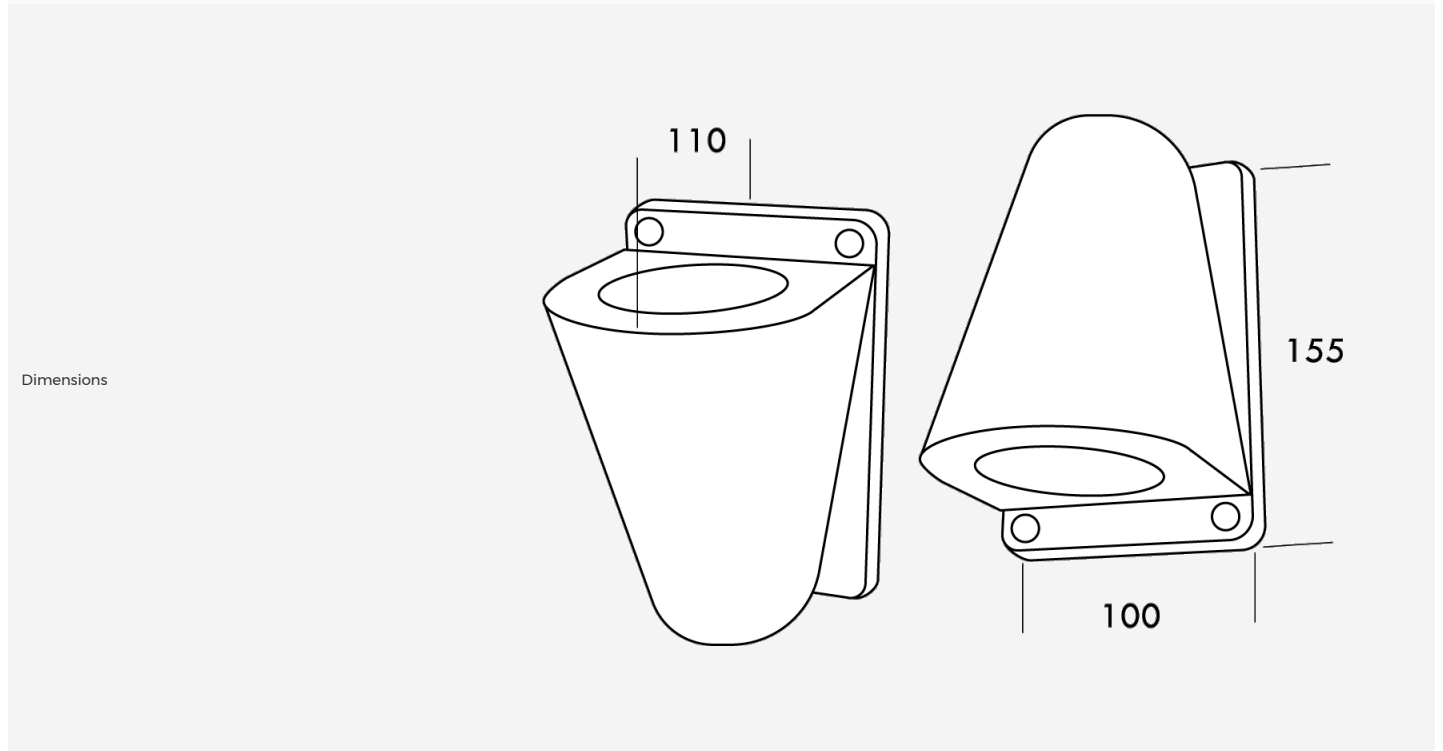

Boss Outdoor Wall Light

Description

Boss surface mounted outdoor wall light. Comes complete with 8W warm light GX53 LED globe. Aluminium body coated with a salt resistant finish. IP65 rated fitting. Available in white, anthracite, silver or rust finish. French designed.

Additional Information

Supplier	STUDIO ITALIA
Country	China
Finishes	White, Anthracite, Silver, Rust
Materials	Aluminium
SKU	CG A/BOSS/LED
IP Rating	IP65
Source	LED
Lamp Base	1 x GX53 LED (8W, 3000k)

Warranty