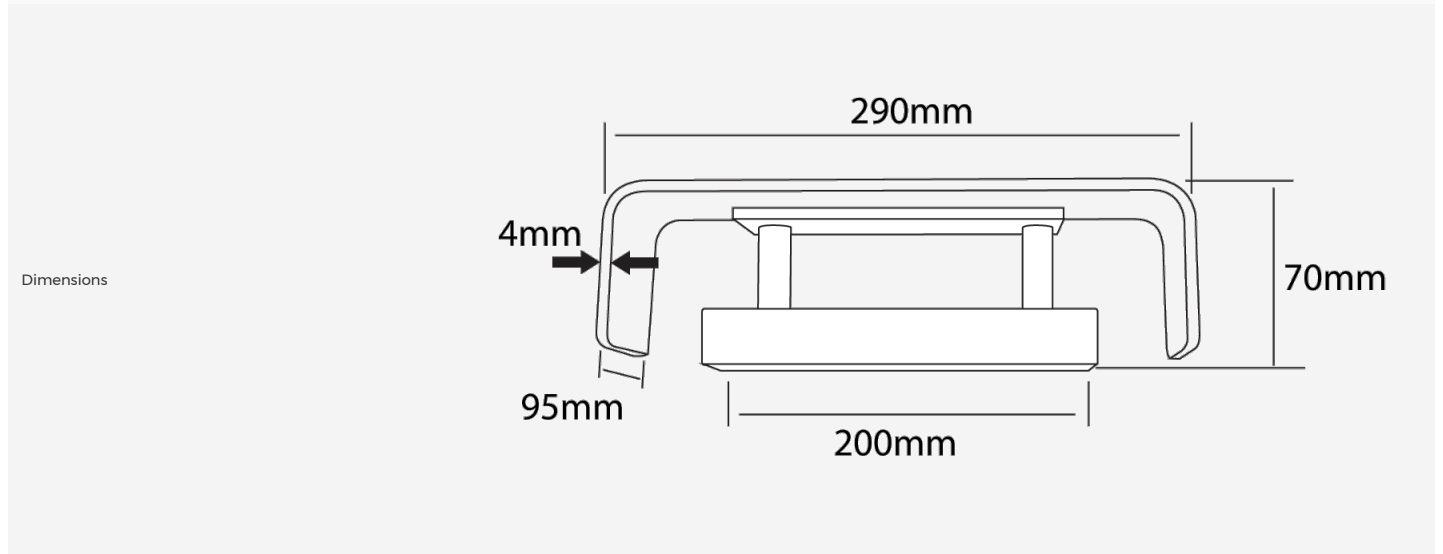

Brooks 12W Aluminium Wall Light

Description

Brooks is a wall mounted light fixture with a clean modern design. Made of aluminium and equipped with a 12W LED (880lm, 3000K, CRI 90) with indirect illumination. Dimmable. Available in white finish. French designed.

Additional Information

Supplier	STUDIO ITALIA
Country	China
Finishes	White
Materials	Aluminium
SKU	CG A/BROOKS/12W/WH
Colour Temp	3000K
Source	LED
Wattage	12W
Output	880lm
CRI	90
Dimmable	Yes

Warranty

2yr commercial / 3yr residential