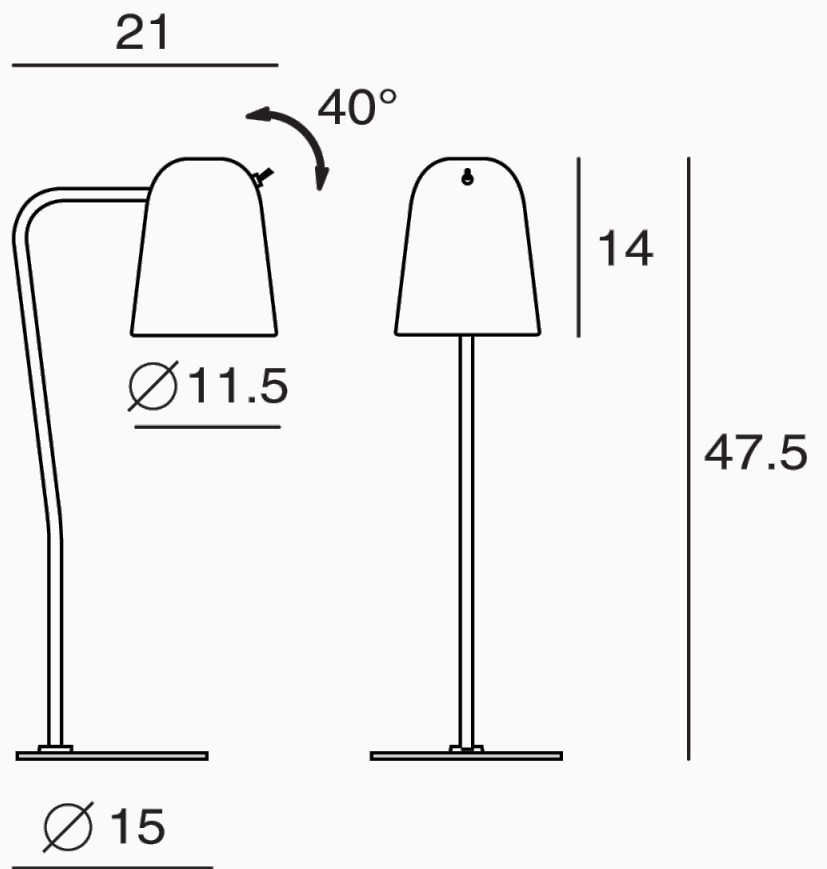

## Dobi Table Lamp

### Description

DOBI table lamp by SEED Design is an extension of the DODO collection, a design inspired by the comical bird from Alice in wonderland. Like the DODO, the DOBI is equipped with dip switch, adjustable lamp shade, and elongated dome shape which will soften a space. Ideal as an accent lamp or study lamp. Available in three finish options. Design by Chao-Cheng Chan.

## Additional Information

Notes	Adjustable shade
Supplier	SEED DESIGN
Designer	Chao-Cheng Chen
Country	Taiwan
Finishes	Black, White, Brass & Black
Materials	Steel
SKU	SE LT/DOBI
Source	Lampholder
Lamp Base	1 x E14 30W (Max)

Dimensions

Warranty

12 months