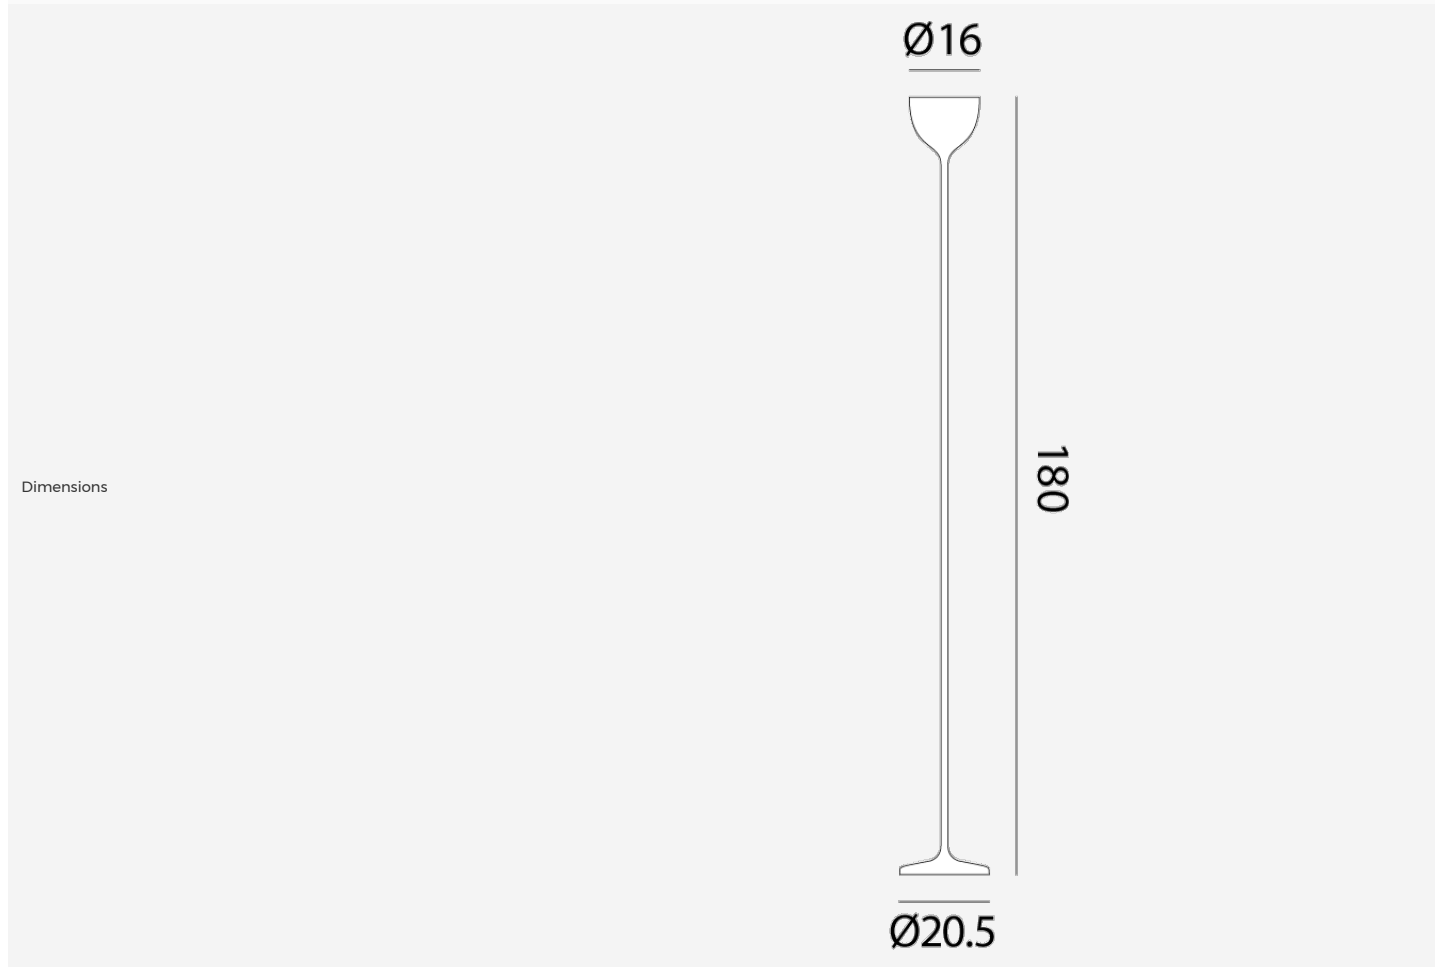

Drink Floor Lamp

Description

Drink is a line of suspended and floor lamps featuring a simple and iconic design reminiscent of the shape of a chalice filled with light. It's elegant yet minimalist aesthetic fits in with most modern interiors, providing a discreet accent within a space. Drink is available in a wide range of shiny lacquers in the classical tones of colour or with opaque and glazed finishes that evoke the world of metals. Features push dimmer on cable.

Additional Information

| | |
|-----------|---|
| Notes | Push dimmer on cable |
| Supplier | ROTALIANA |
| Designer | Dante Donegani and Giovanni Lauda |
| Country | Italy |
| Year | 2014 |
| Finishes | Graphite, Silver, Matt Black, Matt White, Bronze, Champagne |
| Materials | Aluminium |
| SKU | RO PT/DRINK |
| Source | Lampholder |
| Lamp Base | 1 x E27 250W |
| Dimming | PUSH |