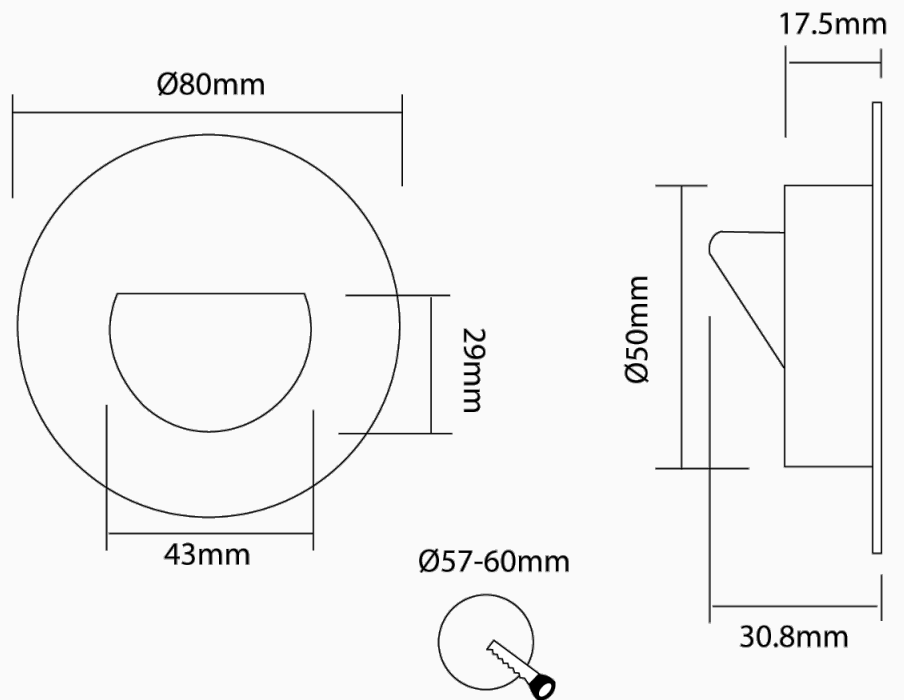

Notes	Installation frame sold separately. Remotely located driver included.
Supplier	STUDIO ITALIA
Country	China
Finishes	White
Materials	Aluminium
SKU	CG A/FORO/WH
Colour Temp	2700K
Source	LED (built-in)
Wattage	1.2W
Output	50lm
CRI	82

Dimensions

Warranty

2yr commercial / 3yr residential

Additional Information