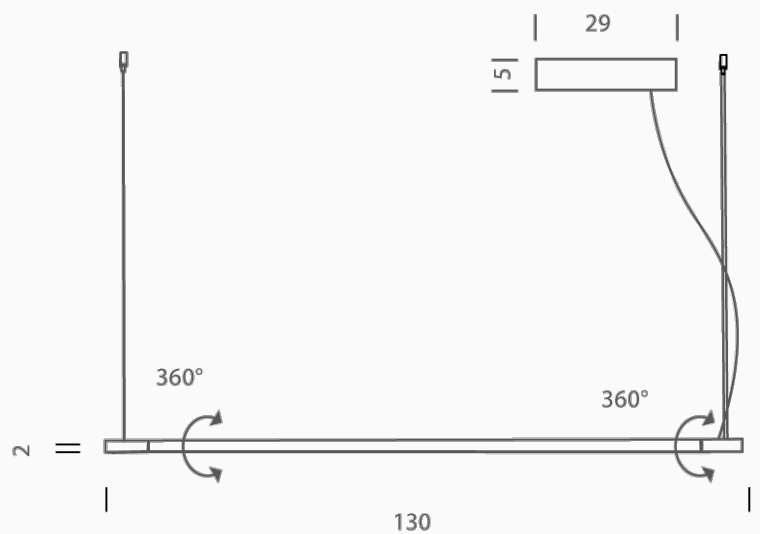

Warranty

2yr commercial / 3yr residential