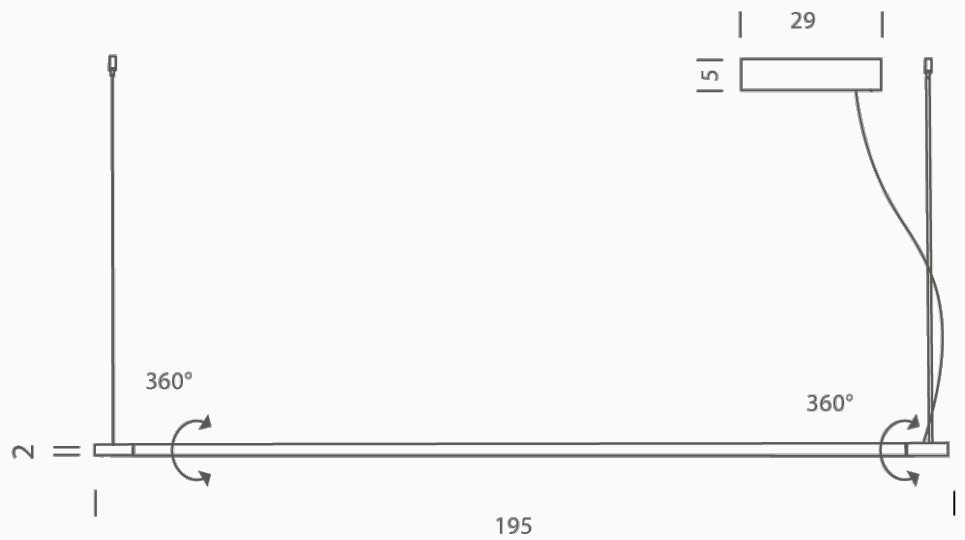

Linescapes Horizontal Pendant

Description

The Linescapes family from NEMO feature efficient light fittings with a highly versatile luminous output and elegant linear design. The Linescapes Horizontal Pendant provides a wide-spread light within a space via high-output dimmable LED. The light source features 360° adjustability, allowing the user to direct illumination for optimal effect. Body in extruded aluminium with an opal white polycarbonate diffuser. Available as 130cm or 200cm version in black or white finish and in 2700K or 3000K.

Additional Information

Supplier	NEMO
Designer	Nemo Studio
Country	Italy
Finishes	Black, White
Materials	Aluminium
SKU	NE S/LINESCAP/H
IP Rating	IP44
Colour Temp	2700K or 3000K
Source	LED
Wattage	· 130cm: 24W · 200cm: 42W
Adjustable Angle	360°
Output	· 130cm: 2100lm · 200cm: 4080lm
CRI	80
Dimmable	Yes (1-10v)