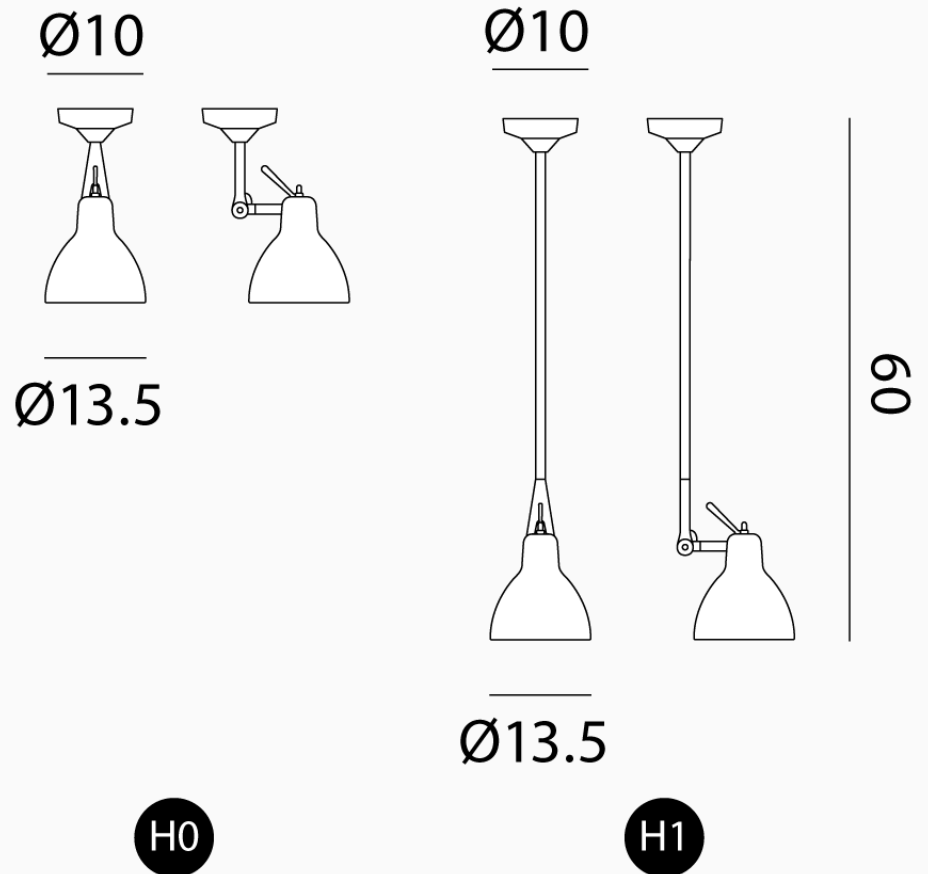

Luxy Ceiling Lamp

Description

Designed as an evolution of the classic lamp, the Luxy is a standout technical ceiling light. The movement of the pivotal arms are made possible thanks to an invisible mechanism that uses twisted springs. The use of a painted glass diffuser gives both direct and diffused light, with various warm and elegant hues of colours. Available in a variety of sizes and finish combinations. The H0 version is also suitable for wall installation. Made in Italy by Rotaliana.

Additional Information

Designer	Dante Donegani and Giovanni Lauda
Country	Italy
Year	2002
Finishes	Matt black, gloss white or silver base with gloss white, matt white, gloss red, gloss yellow, gloss black or gloss silver shade
SKU	RO PL/LUX
Source	Lampholder
Lamp Base	1 x E14 42W (Max)
Dimming	Dependent on globe

Dimensions

Warranty

12 months