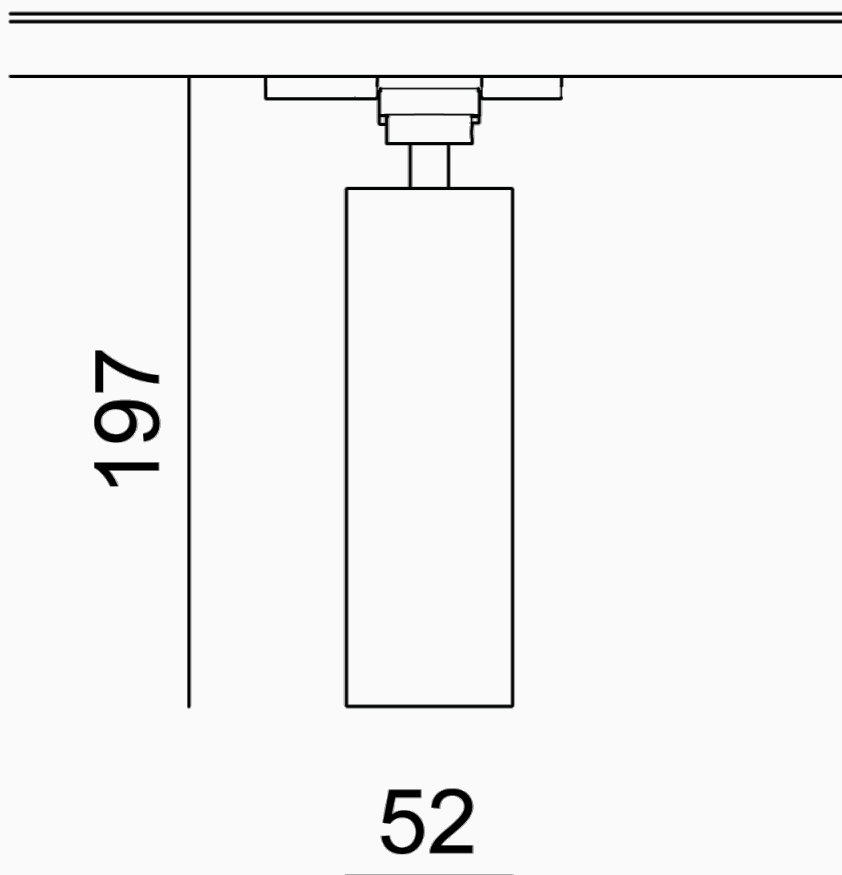

Supplier	IVELA
Country	Italy
Finishes	Black, White
Materials	Aluminium
SKU	IV TK/MINIPERF/9W
IP Rating	IP20
Colour Temp	3000K
Source	LED (built-in)
Wattage	9W
Beam	30°
Adjustable Angle	350° horizontal axis, 90° vertical axis
Output	1170lm
CRI	90
Dimming	MAINS

Dimensions

Net Weight (kg)	0.5kg
Warranty	2yr commercial / 3yr residential

Additional Information