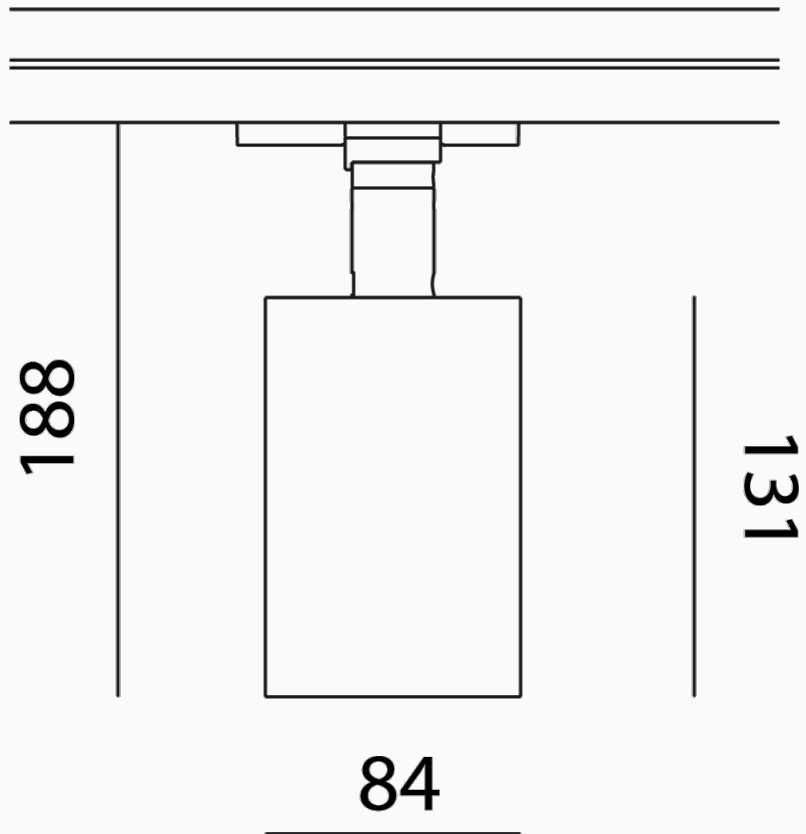

Additional Information

Supplier	IVELA
Country	Italy
Finishes	Black, White
Materials	Aluminium
SKU	IV TK/PERF/230/19W
IP Rating	IP20
Colour Temp	3000K
Source	LED (built-in)
Wattage	19W
Beam	38°
Adjustable Angle	350° horizontal axis, 90° vertical axis
Output	2000lm
CRI	80
Dimming	MAINS

Dimensions

Net Weight (kg)

1.4kg

Warranty

2yr commercial / 3yr residential