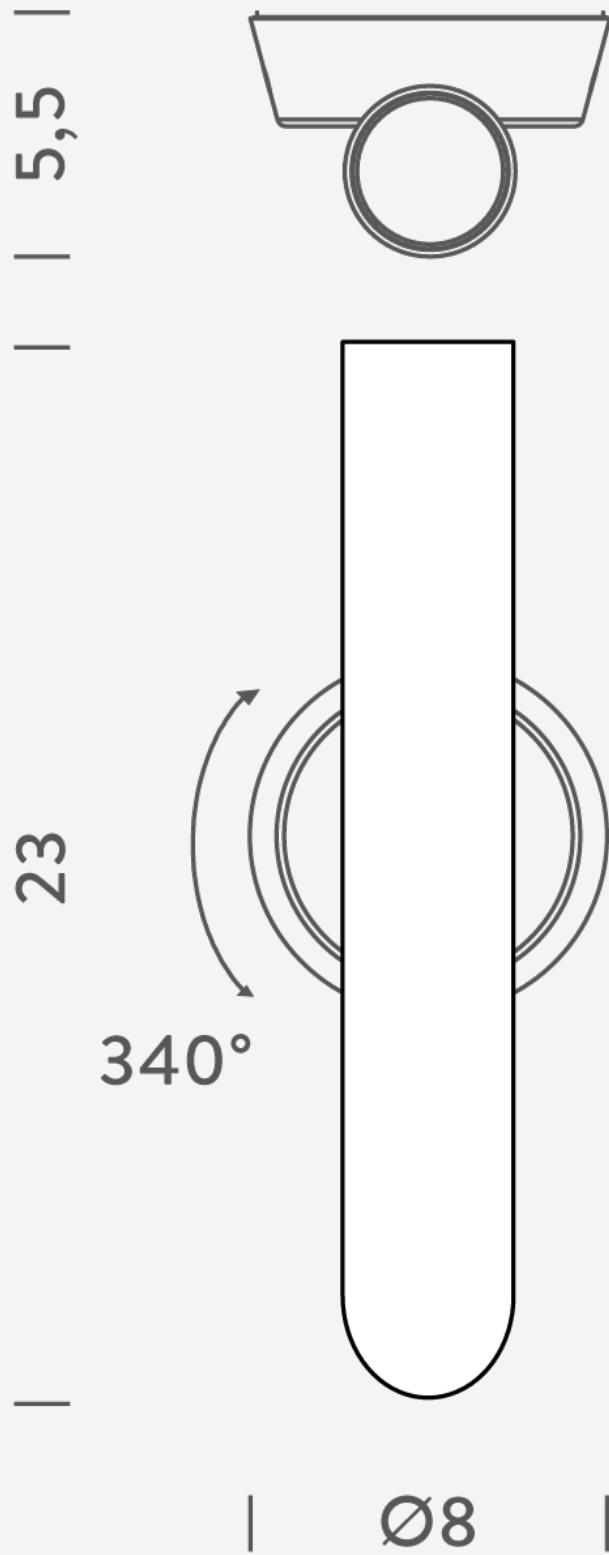

Dimensions

Warranty

2yr commercial / 3yr residential