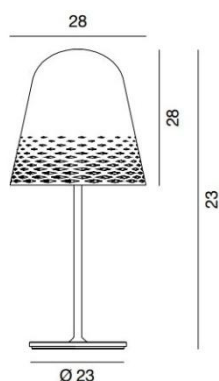

CAPRI TABLE LAMP

Bell shaped collection of light fittings made of drawn steel with 3D laser cut decoration. The design is a synthesis between modern design and imagination, utilising the organic shape together with texture created through the cuts, which help diffuse the direct light emitted. Capri is varnished on the inside with a white matte finish and available in 3 colours on the outside: Glossy white, satin bronze, glossy black. The cable in PVC/FEP is covered with black fabric.

GLOBE: 2 x E-27 70w MAX.

COLOURS: Glossy white, satin bronze, Glossy black.