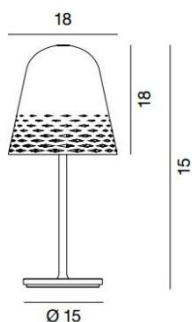

CAPRI TABLE LAMP

Bell shaped collection of light fittings made of drawn steel with 3D laser cut decoration. The design is a synthesis between modern design and imagination, utilising the organic shape together with texture created through the cuts, which help diffuse the direct light emitted. Capri is varnished on the inside with a white matte finish and available in 3 colours on the outside: Glossy white, satin bronze, glossy black. The cable in PVC/FEP is covered with black fabric.

GLOBE: 2 x E-27 70w MAX.

COLOURS: Glossy white, satin bronze, Glossy black.