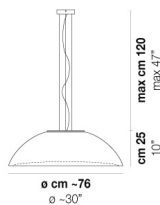

INFINITA SP 36

TECHNICAL DATA:

CERTIFICATIONS:

LIGHTING SOURCES

Source	Power	Voltage	Frequency	Notes
E27	1x77w	220-240V	50/60 Hz	E27
LED F	1x12,5w	220-240V	50/60 Hz	LED 12,5W - (DRIVER INCLUDED) - 3000K - 1650 LUMENS - DIMMABLE
LED I	1x10w	220-240V	50/60 Hz	LED 17,5W - 230 VOLT - 3000K - 1300 LUMENS - DIMMABLE

VOLUME Mc 0,07

GROSS WEIGHT Kg 6

NET WEIGHT Kg 3,5

download resources

SHADE FINISHING

BC/ST

FRAME FINISHING

BC

OTHER AVAILABLE VERSIONS

Click on the version to go to the web version of the product

INFIN SP 80