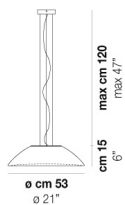

OTHER AVAILABLE VERSIONS

Click on the version to go to the web version of the product

INFIN SP 53