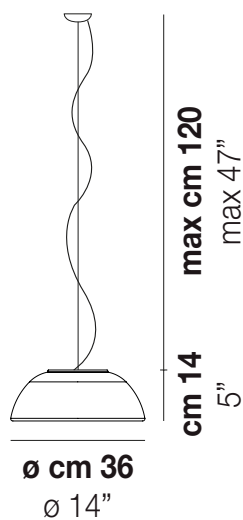

INFINITA SP 36

TECHNICAL DATA:

CERTIFICATIONS:

LIGHTING SOURCES

Source	Power	Voltage	Frequency	Notes
E27	1x77w	220-240V	50/60 Hz	E27
LED F	1x12,5w	220-240V	50/60 Hz	LED 12,5W - (DRIVER INCLUDED) - 3000K - 1650 LUMENS - DIMMABLE
LED I	1x10w	220-240V	50/60 Hz	LED 17,5W - 230 VOLT - 3000K - 1300 LUMENS - DIMMABLE

VOLUME Mc 0,07

GROSS WEIGHT Kg 6

NET WEIGHT Kg 3,5

download resources

SHADE FINISHING

BC/ST

FRAME FINISHING

BC