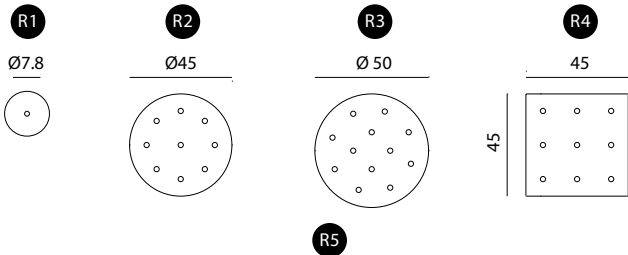

## Ceiling roses (other configurations on request)

78/156/234