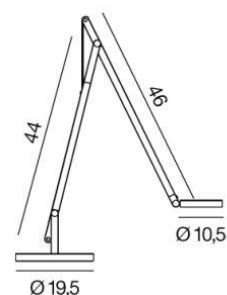

MONDO LUCE STUDIO ITALIA

STRING TABLE LAMP

String is an indirect-light lamp, with a two arms structure and LED source. The lamp has an adjustable joint and head providing great flexibility for the user.

It is an aluminium and steel fitting with 6 x 1.2w LED bulbs.

COLOURS AVAILABLE: Matte Black , Silver , Matte White

STUDIO ITALIA
www.studioitalia.com.au

462 City Rd.
South Melbourne VIC 3205

P: 03 9690 4155
E: info@studioitalia.com.au